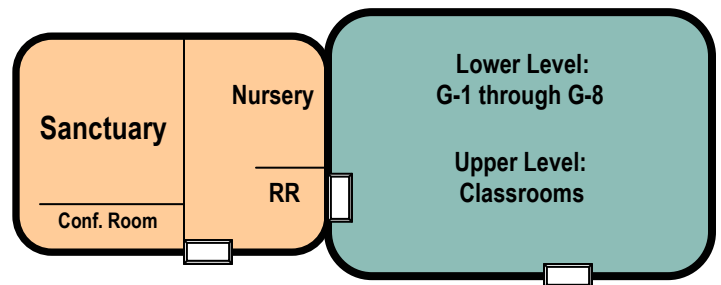

To make you feel “at home”...

- ARRIVE 10 minutes prior to the service
- PARKING for guests is located to the right of the front door and handicapped parking is to the left.
- FOR DIRECTIONS, follow the map below or ask someone to show you where you need to go.
- CHILDREN are special! We take every step to ensure they will be cared for in a clean and safe environment.

List of Classes with locations:

G-1: Adult 1
G-2: Pre-school & Kindergarten
G-3: Grades 1-4
G-8: Adult 2

Upper Level: Grades 5-8
Teens

Directions:

From I-275

- Take exit 63B (SR 32/Batavia)
- Turn right on Bach-Buxton
- Turn left on Clough Pike
- Turn left into LBC parking lot